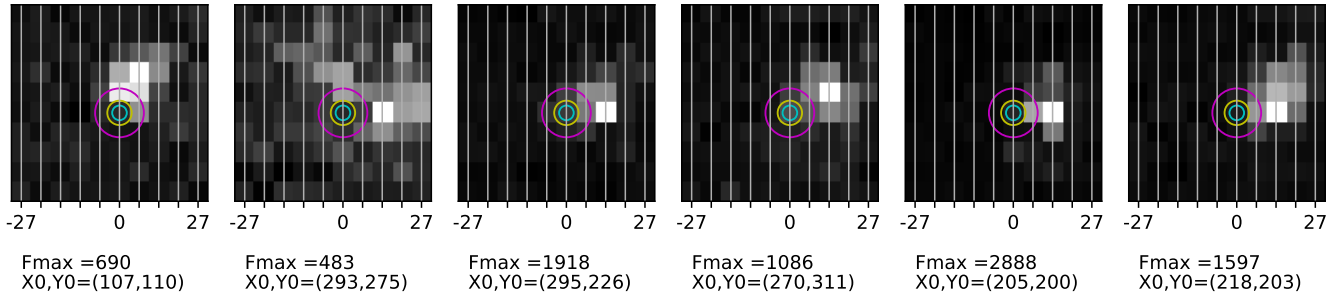

04:09:23 2MASS_J20180588+2744035