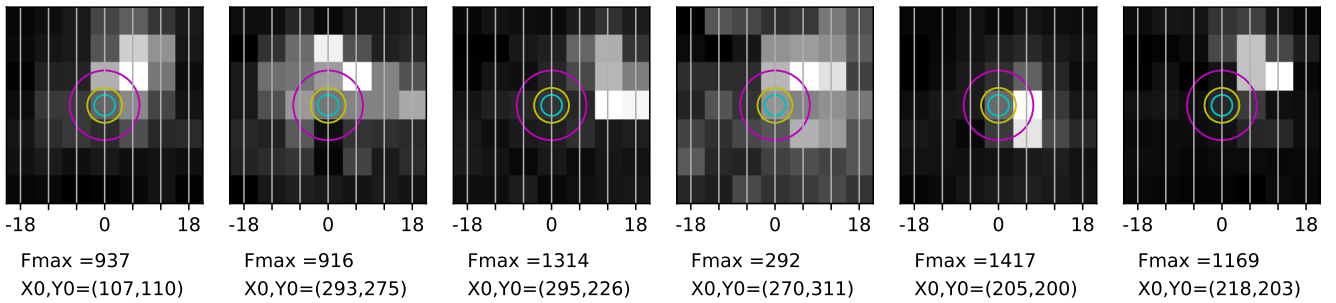

03:59:52 HD_192388