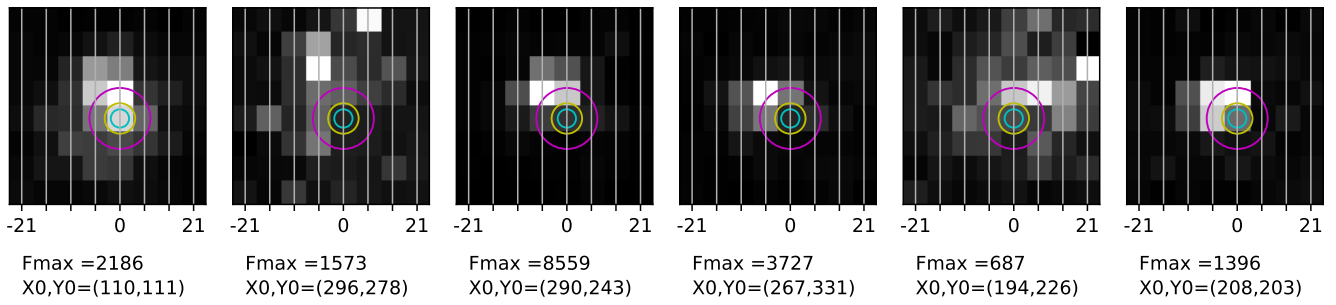

02:42:14 HD_194450