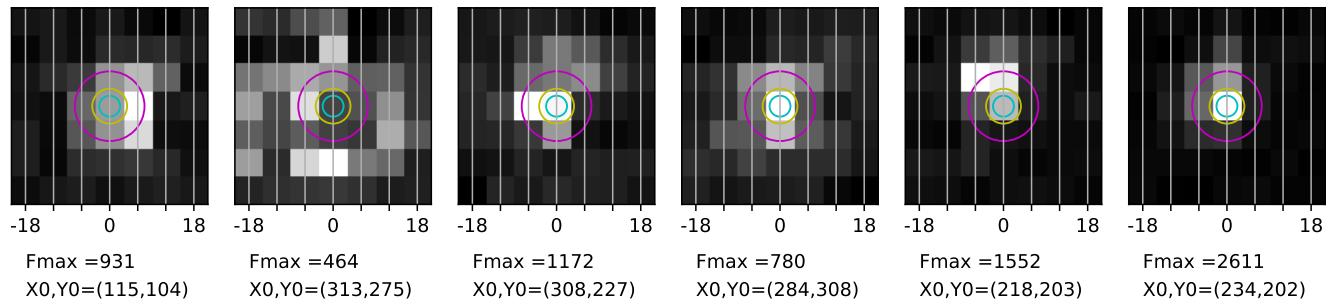

04:15:47 2MASS_J20180588+2744035