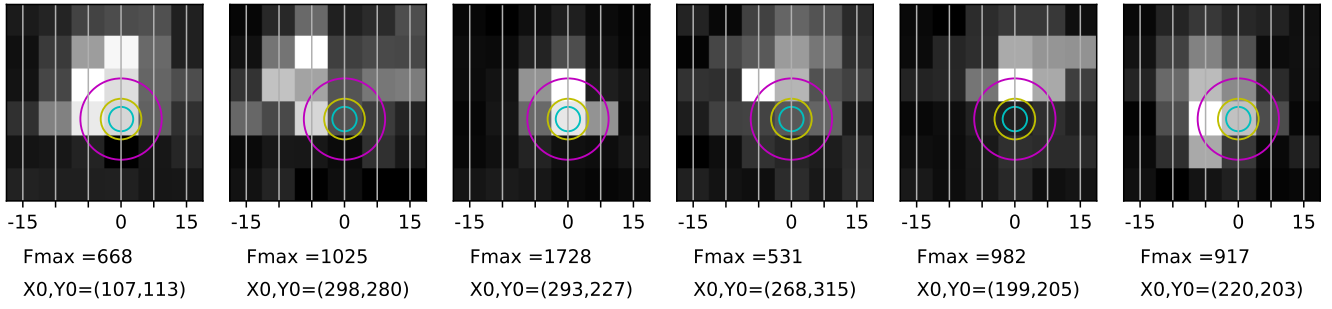

Fiber maps from 2022-10-02; seeing circles of 0.3" (cyan), 0.5" (yellow) and 1.0" (magenta) overlaid.

02:05:26 HD\_194450

02:25:28 HD\_194450

02:26:41 HD\_194450

02:33:08 HD\_194450

02:34:36 HD\_194450

02:38:42 HD\_194450

02:39:25 HD\_194450

02:42:14 HD\_194450

02:53:01 HD\_194450

03:18:27 2MASS\_J20180588+2744035

03:19:56 2MASS\_J20180588+2744035

03:27:39 2MASS\_J20180588+2744035

03:34:28 2MASS\_J20180588+2744035

03:56:30 HD\_192388