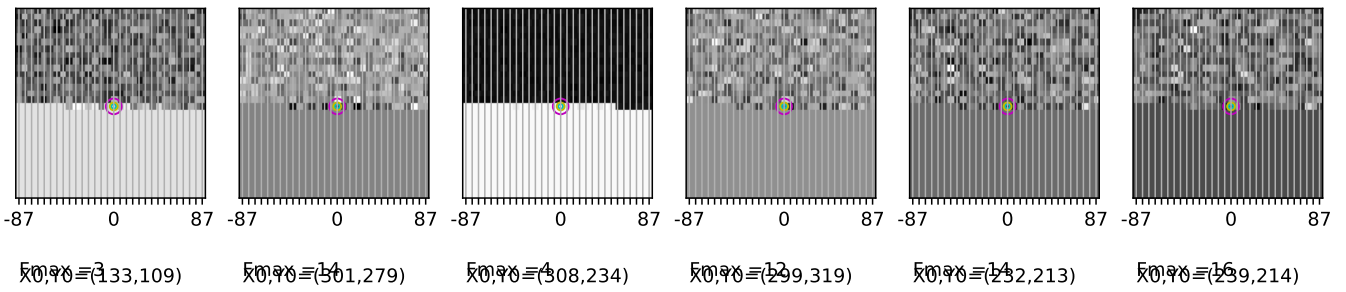

Fiber maps from 2022-11-01; seeing circles of 0.3" (cyan), 0.5" (yellow) and 1.0" (magenta) overlaid.

01:02:52 UNKNOWN

01:25:32 UNKNOWN

01:29:17 UNKNOWN

01:41:22 UNKNOWN

01:42:37 UNKNOWN

01:42:57 UNKNOWN

01:53:05 UNKNOWN

02:10:13 UNKNOWN

02:19:21 UNKNOWN

02:29:06 UNKNOWN

03:05:15 UNKNOWN

03:16:56 UNKNOWN