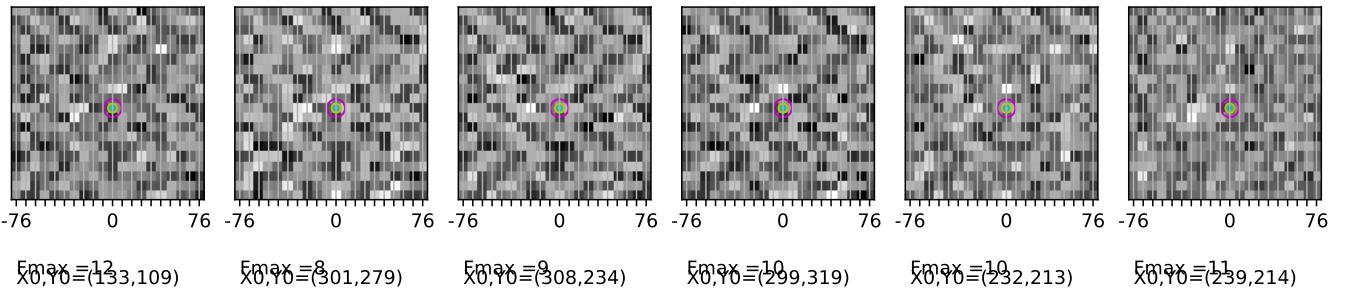

Fiber maps from 2022-11-01; seeing circles of 0.3" (cyan), 0.5" (yellow) and 1.0" (magenta) overlaid.

01:02:52 UNKNOWN

01:25:32 UNKNOWN

01:29:17 UNKNOWN

01:41:22 UNKNOWN

01:42:37 UNKNOWN

01:42:57 UNKNOWN

01:53:05 UNKNOWN

02:10:13 UNKNOWN

02:19:21 UNKNOWN

02:29:06 UNKNOWN

03:05:15 UNKNOWN

03:16:56 UNKNOWN