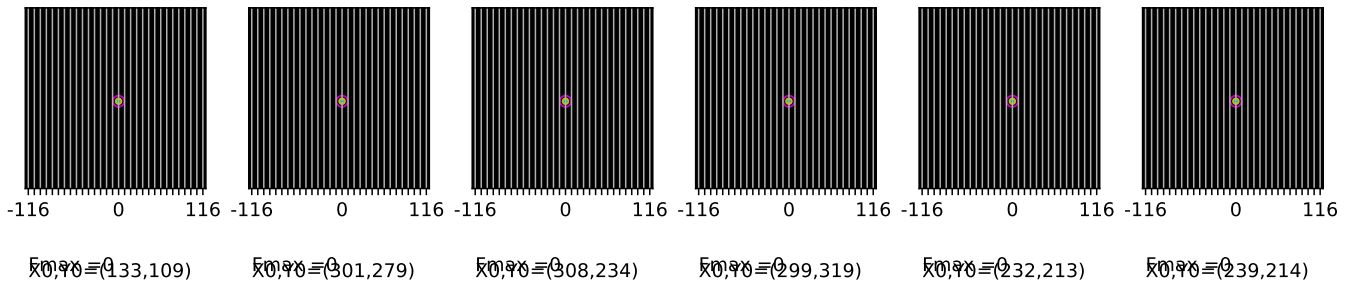

Fiber maps from 2022-11-01; seeing circles of 0.3" (cyan), 0.5" (yellow) and 1.0" (magenta) overlaid.

01:02:52 UNKNOWN

01:25:32 UNKNOWN

01:29:17 UNKNOWN

01:41:22 UNKNOWN

01:42:37 UNKNOWN

01:42:57 UNKNOWN

01:53:05 UNKNOWN

02:10:13 UNKNOWN

02:19:21 UNKNOWN

02:29:06 UNKNOWN

03:05:15 UNKNOWN

03:16:56 UNKNOWN