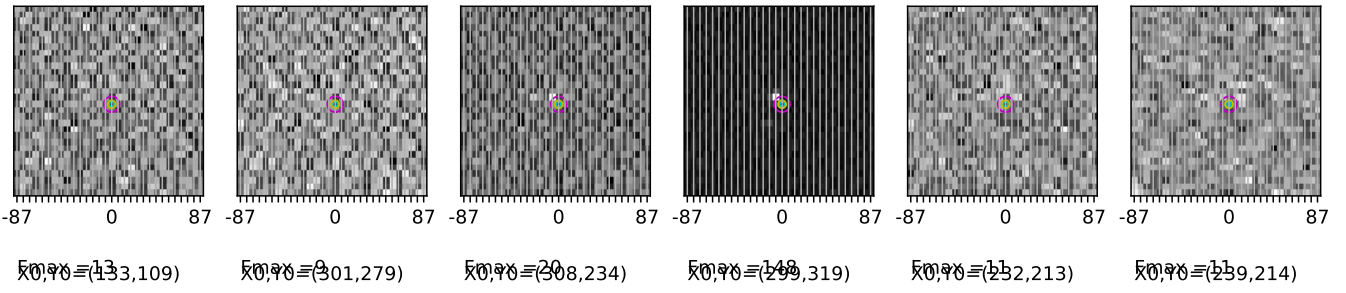

Fiber maps from 2022-11-01; seeing circles of 0.3" (cyan), 0.5" (yellow) and 1.0" (magenta) overlaid.

01:02:52 UNKNOWN

01:25:32 UNKNOWN

01:29:17 UNKNOWN

01:41:22 UNKNOWN

01:42:37 UNKNOWN

01:42:57 UNKNOWN

01:53:05 UNKNOWN

02:10:13 UNKNOWN

02:19:21 UNKNOWN

02:29:06 UNKNOWN

03:05:15 UNKNOWN

03:16:56 UNKNOWN