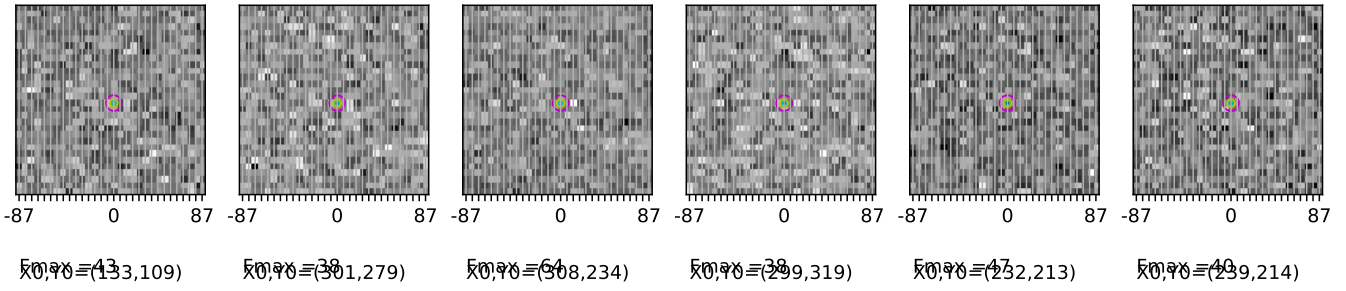

Fiber maps from 2022-11-01; seeing circles of 0.3" (cyan), 0.5" (yellow) and 1.0" (magenta) overlaid.

01:02:52 UNKNOWN

01:25:32 UNKNOWN

01:29:17 UNKNOWN

01:41:22 UNKNOWN

01:42:37 UNKNOWN

01:42:57 UNKNOWN

01:53:05 UNKNOWN

02:10:13 UNKNOWN

02:19:21 UNKNOWN

02:29:06 UNKNOWN

03:05:15 UNKNOWN

03:16:56 UNKNOWN