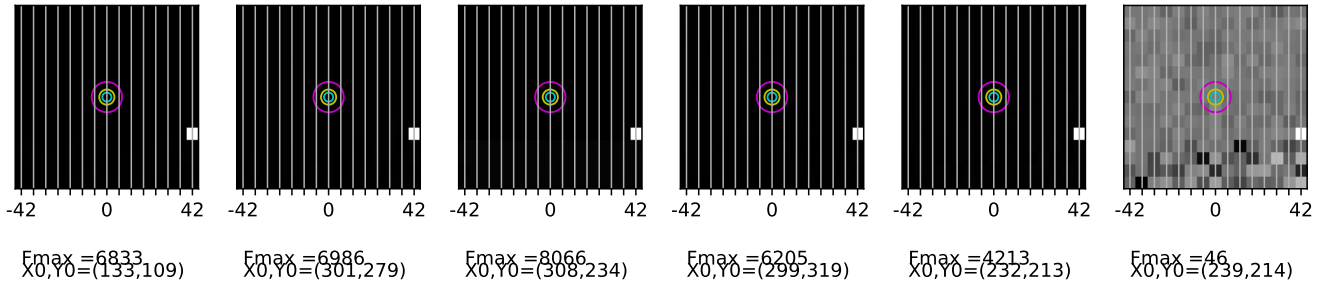

Fiber maps from 2022-11-01; seeing circles of 0.3" (cyan), 0.5" (yellow) and 1.0" (magenta) overlaid.

01:02:52 UNKNOWN

01:25:32 UNKNOWN

01:29:17 UNKNOWN

01:41:22 UNKNOWN

01:42:37 UNKNOWN

01:42:57 UNKNOWN

01:53:05 UNKNOWN

02:10:13 UNKNOWN

02:19:21 UNKNOWN

02:29:06 UNKNOWN

03:05:15 UNKNOWN

03:16:56 UNKNOWN