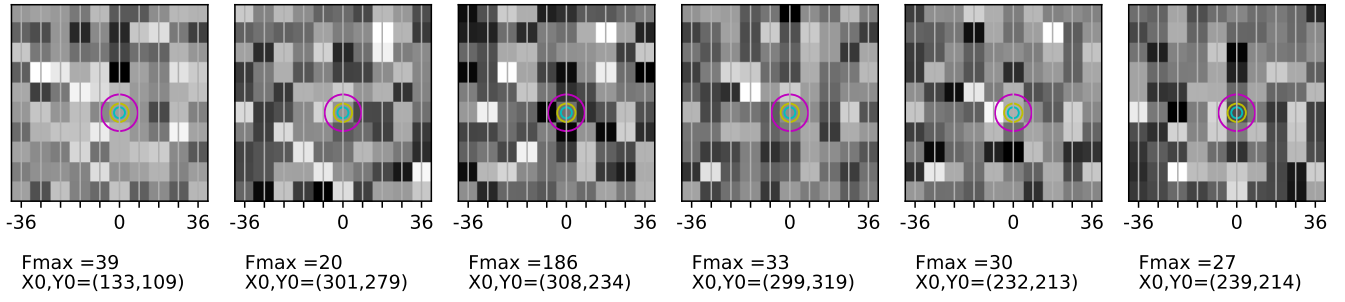

Fiber maps from 2022-11-01; seeing circles of 0.3" (cyan), 0.5" (yellow) and 1.0" (magenta) overlaid.

01:02:52 UNKNOWN

01:25:32 UNKNOWN

01:29:17 UNKNOWN

01:41:22 UNKNOWN

01:42:37 UNKNOWN

01:42:57 UNKNOWN

01:53:05 UNKNOWN

02:10:13 UNKNOWN

02:19:21 UNKNOWN

02:29:06 UNKNOWN

03:05:15 UNKNOWN

03:16:56 UNKNOWN