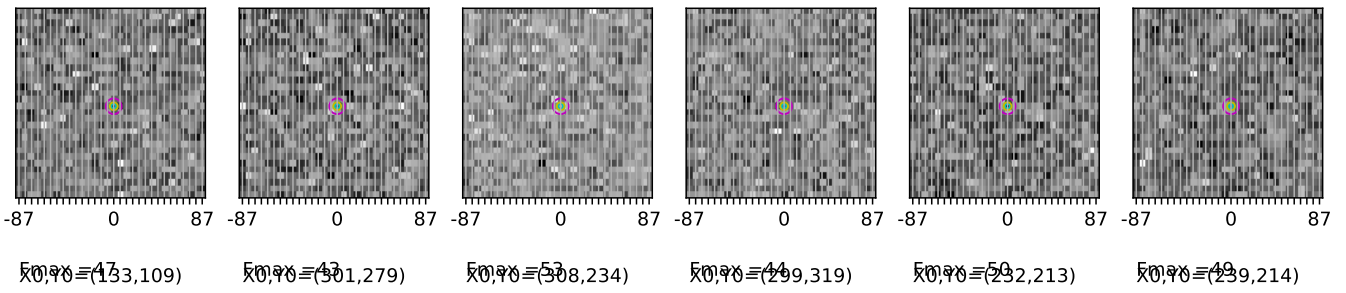

Fiber maps from 2022-11-01; seeing circles of 0.3" (cyan), 0.5" (yellow) and 1.0" (magenta) overlaid.

01:02:52 UNKNOWN

01:25:32 UNKNOWN

01:29:17 UNKNOWN

01:41:22 UNKNOWN

01:42:37 UNKNOWN

01:42:57 UNKNOWN

01:53:05 UNKNOWN

02:10:13 UNKNOWN

02:19:21 UNKNOWN

02:29:06 UNKNOWN

03:05:15 UNKNOWN

03:16:56 UNKNOWN