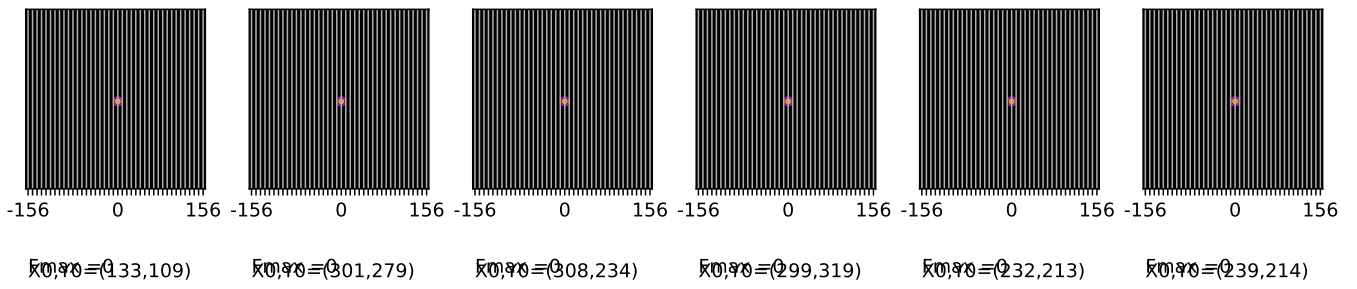

Fiber maps from 2022-11-01; seeing circles of 0.3" (cyan), 0.5" (yellow) and 1.0" (magenta) overlaid.

01:02:52 UNKNOWN

01:25:32 UNKNOWN

01:29:17 UNKNOWN

01:41:22 UNKNOWN

01:42:37 UNKNOWN

01:42:57 UNKNOWN

01:53:05 UNKNOWN

02:10:13 UNKNOWN

02:19:21 UNKNOWN

02:29:06 UNKNOWN

03:05:15 UNKNOWN

03:16:56 UNKNOWN