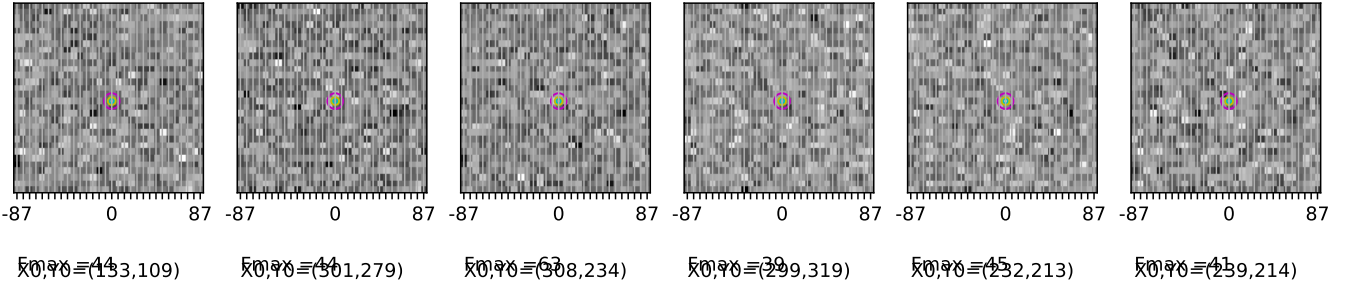

Fiber maps from 2022-11-01; seeing circles of 0.3" (cyan), 0.5" (yellow) and 1.0" (magenta) overlaid.

01:02:52 UNKNOWN

01:25:32 UNKNOWN

01:29:17 UNKNOWN

01:41:22 UNKNOWN

01:42:37 UNKNOWN

01:42:57 UNKNOWN

01:53:05 UNKNOWN

02:10:13 UNKNOWN

02:19:21 UNKNOWN

02:29:06 UNKNOWN

03:05:15 UNKNOWN

03:16:56 UNKNOWN