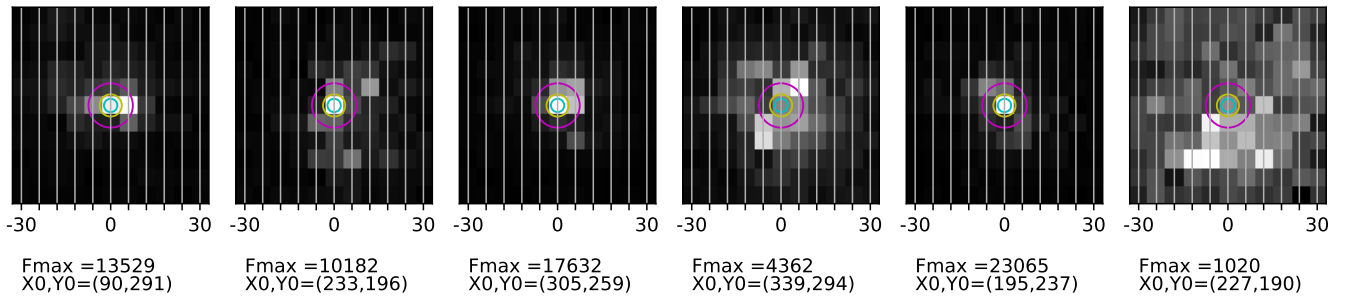

Fiber maps from 2023-05-29; seeing circles of 0.3" (cyan), 0.5" (yellow) and 1.0" (magenta) overlaid.

01:20:06 UNKNOWN

04:51:14 HD\_164136

04:52:38 HD\_164136

05:04:01 HD\_164136

05:28:33 HD\_174623

05:30:22 HD\_174623