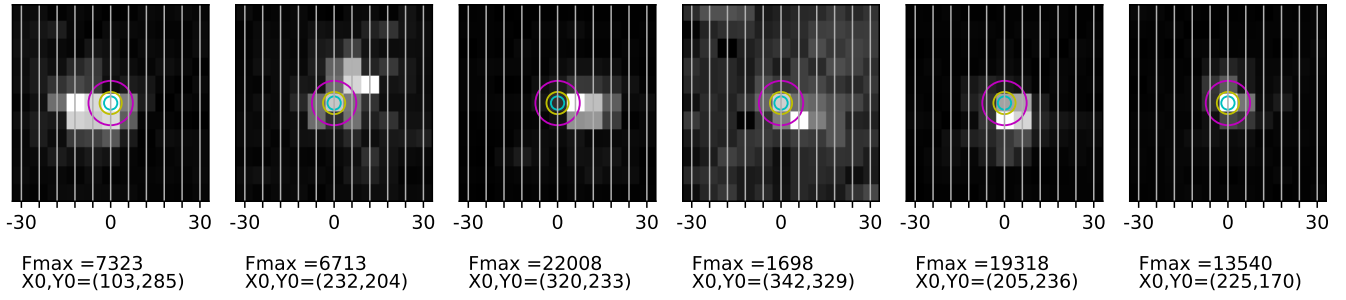

06:28:11 HD_176437