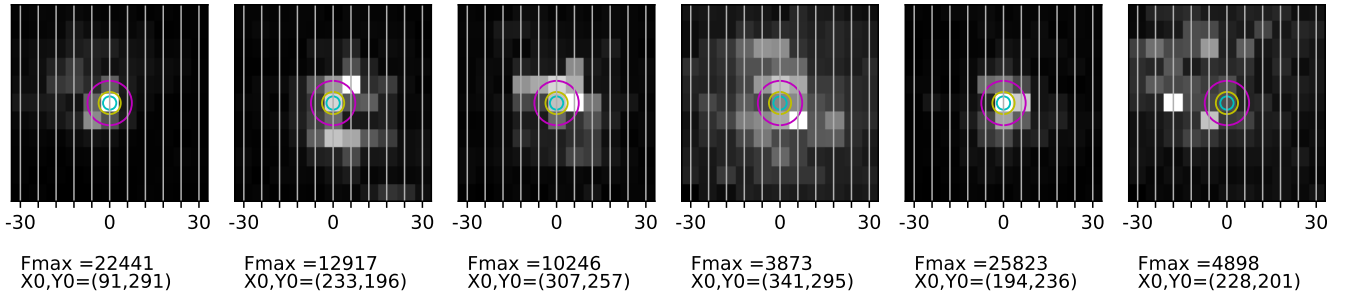

Fiber maps from 2023-05-29; seeing circles of 0.3" (cyan), 0.5" (yellow) and 1.0" (magenta) overlaid.

01:20:06 UNKNOWN

04:51:14 HD\_164136

04:52:38 HD\_164136

05:04:01 HD\_164136

05:28:33 HD\_174623

05:30:22 HD\_174623