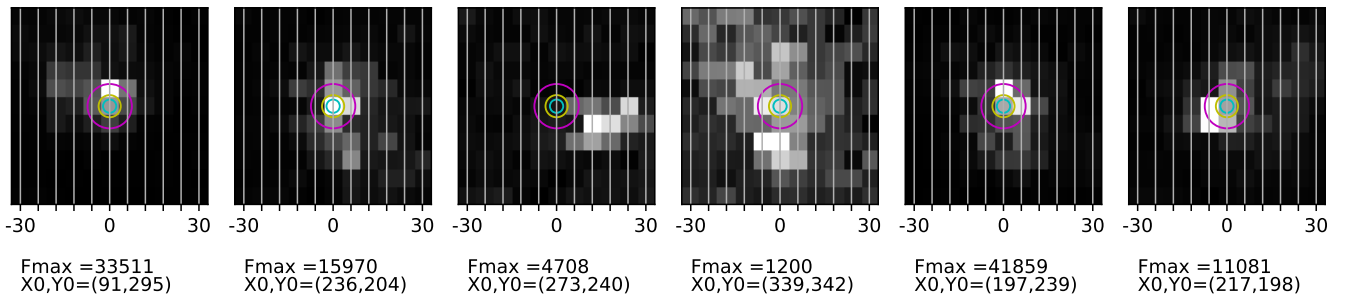

Fiber maps from 2023-05-29; seeing circles of 0.3" (cyan), 0.5" (yellow) and 1.0" (magenta) overlaid.

01:20:06 UNKNOWN

04:51:14 HD\_164136

04:52:38 HD\_164136

05:04:01 HD\_164136

05:28:33 HD\_174623

05:30:22 HD\_174623

05:35:14 HD\_174623

05:39:10 HD\_174623

05:40:37 HD\_174623

05:43:20 HD\_174623

05:45:06 HD\_174623

05:45:44 HD\_174623

05:46:41 HD\_174623

05:48:07 HD\_174623