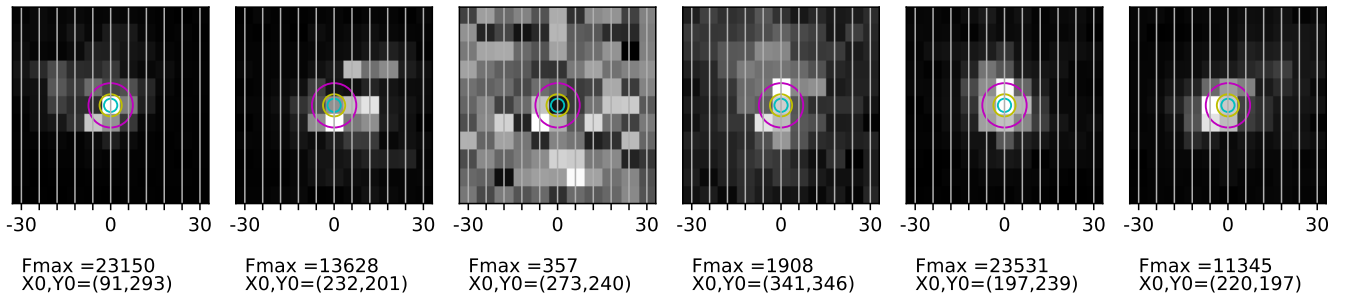

05:43:20 HD_174623

05:40:37 HD_174623