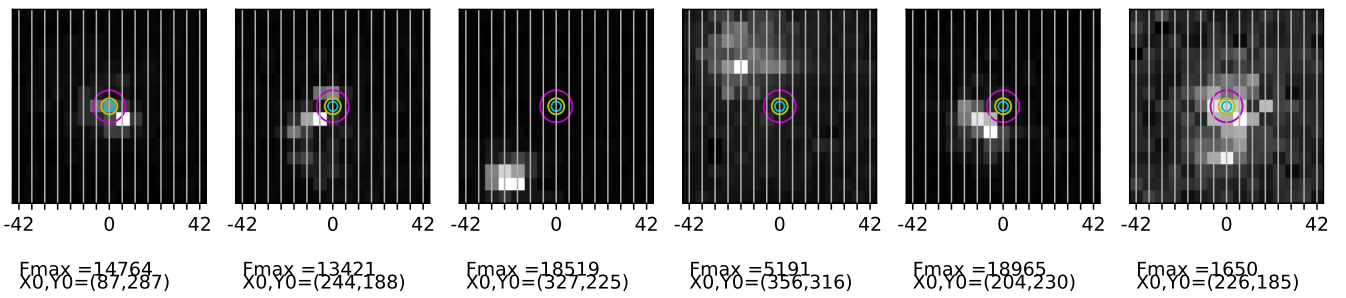

Fiber maps from 2023-05-29; seeing circles of 0.3" (cyan), 0.5" (yellow) and 1.0" (magenta) overlaid.

01:20:06 UNKNOWN

04:51:14 HD\_164136

04:52:38 HD\_164136

05:04:01 HD\_164136

05:28:33 HD\_174623

05:30:22 HD\_174623