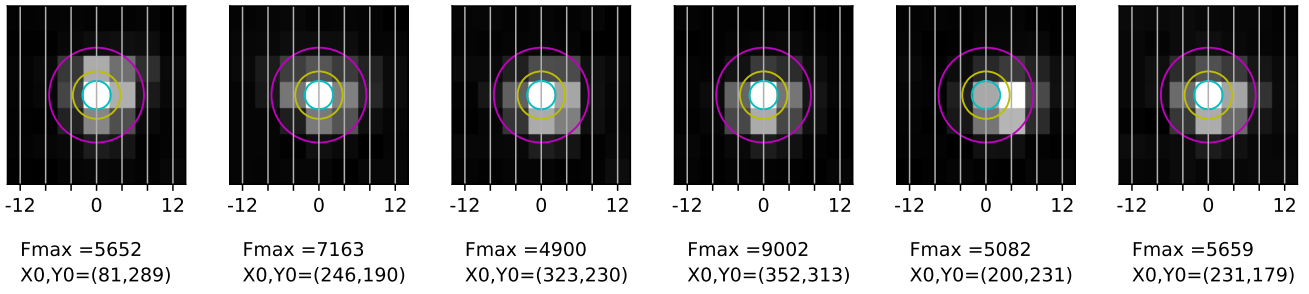

Fiber maps from 2023-05-29; seeing circles of 0.3" (cyan), 0.5" (yellow) and 1.0" (magenta) overlaid.

01:20:06 UNKNOWN

04:51:14 HD\_164136

04:52:38 HD\_164136

05:04:01 HD\_164136

05:28:33 HD\_174623

05:30:22 HD\_174623