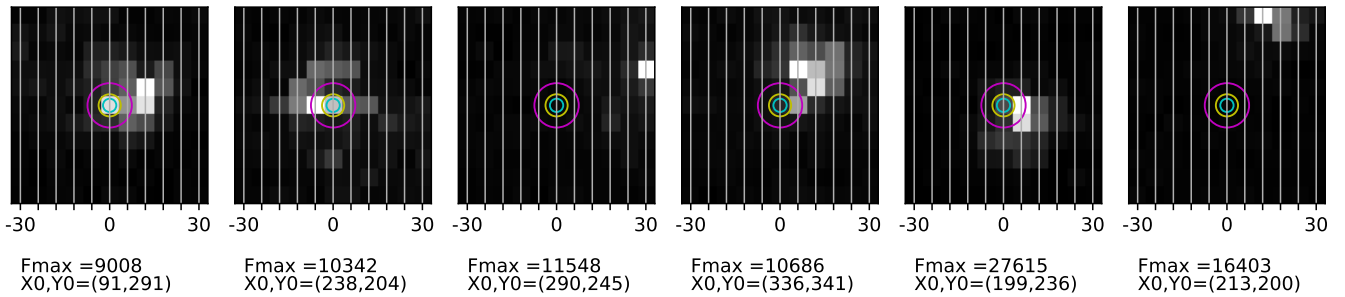

06:26:50 HD_176437