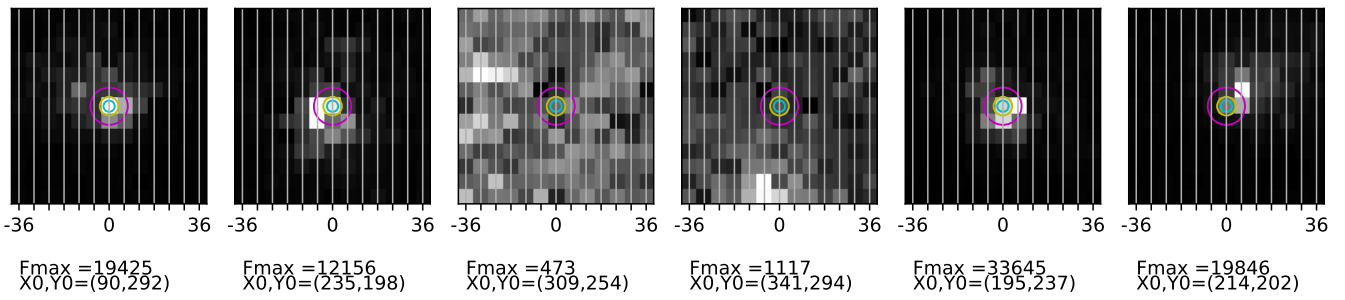

Fiber maps from 2023-05-29; seeing circles of 0.3" (cyan), 0.5" (yellow) and 1.0" (magenta) overlaid.

01:20:06 UNKNOWN

04:51:14 HD\_164136

04:52:38 HD\_164136

05:04:01 HD\_164136

05:28:33 HD\_174623

05:30:22 HD\_174623