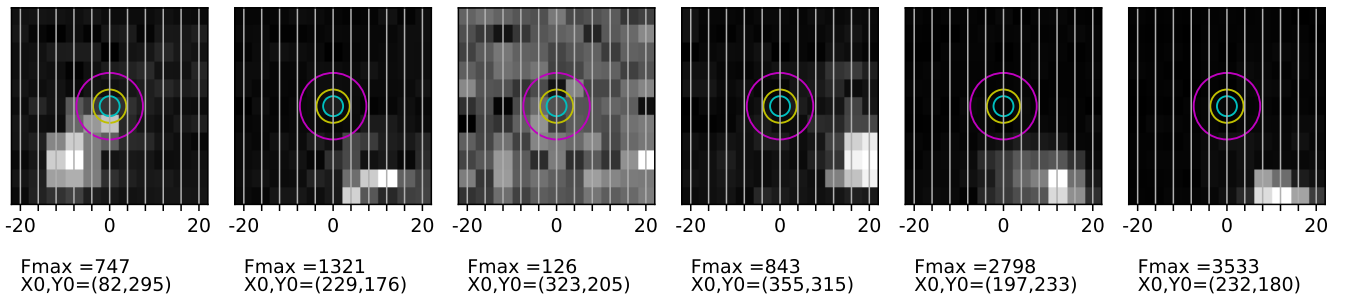

Fiber maps from 2023-08-05; seeing circles of 0.3" (cyan), 0.5" (yellow) and 1.0" (magenta) overlaid.

03:08:01 STS

03:16:05 HD_160762

03:19:08 HD_160762

03:19:52 HD_160762

04:32:50 HD_160762

04:34:51 HD_160762

04:38:10 HD_160762

04:40:16 HD_160762

04:41:12 HD_160762

04:44:29 HD_160762

04:45:53 HD_160762

04:46:37 HD_160762

05:07:35 HD_160762

05:08:52 HD_160762