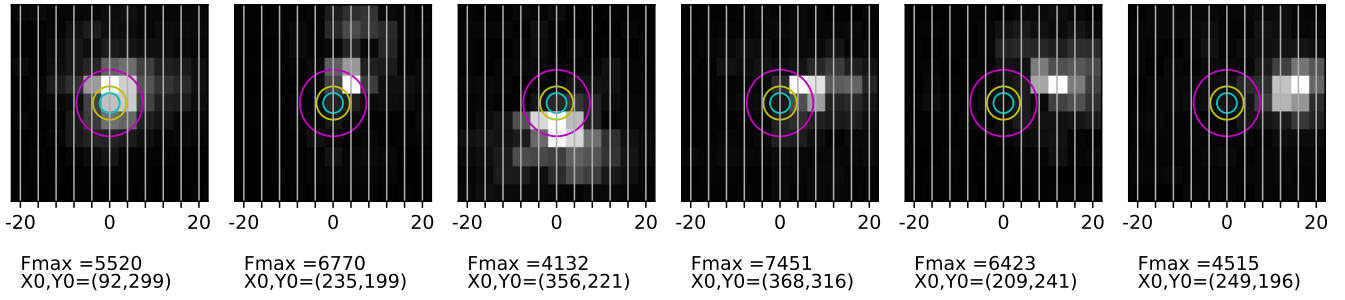

05:41:56 HD_160762