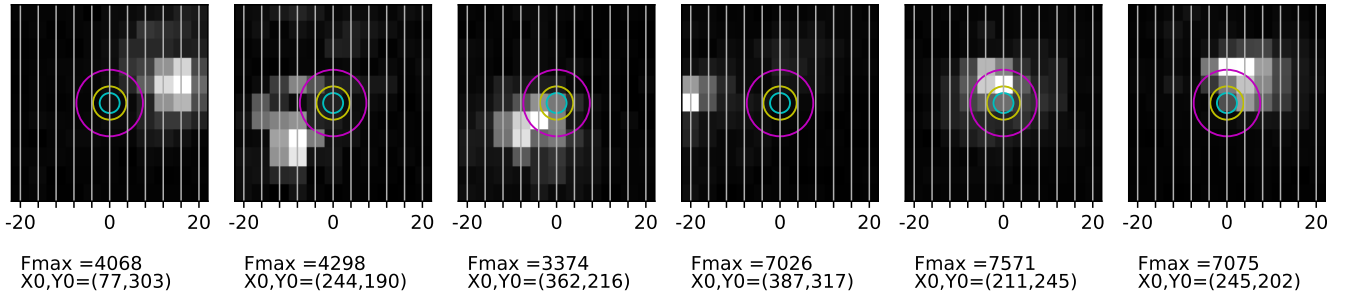

Fiber maps from 2023-08-05; seeing circles of 0.3" (cyan), 0.5" (yellow) and 1.0" (magenta) overlaid.

03:08:01 STS

03:16:05 HD_160762

03:19:08 HD_160762

03:19:52 HD_160762

04:32:50 HD_160762

04:34:51 HD_160762

04:38:10 HD_160762

04:40:16 HD_160762

04:41:12 HD_160762

04:44:29 HD_160762

04:45:53 HD_160762

04:46:37 HD_160762

05:07:35 HD_160762

05:08:52 HD_160762

05:41:02 HD_160762

05:41:56 HD_160762

05:44:32 HD_160762

05:51:35 HD_160762

06:26:24 HD_160762

07:25:47 HD_3360

07:26:34 HD_3360

07:27:16 HD_3360