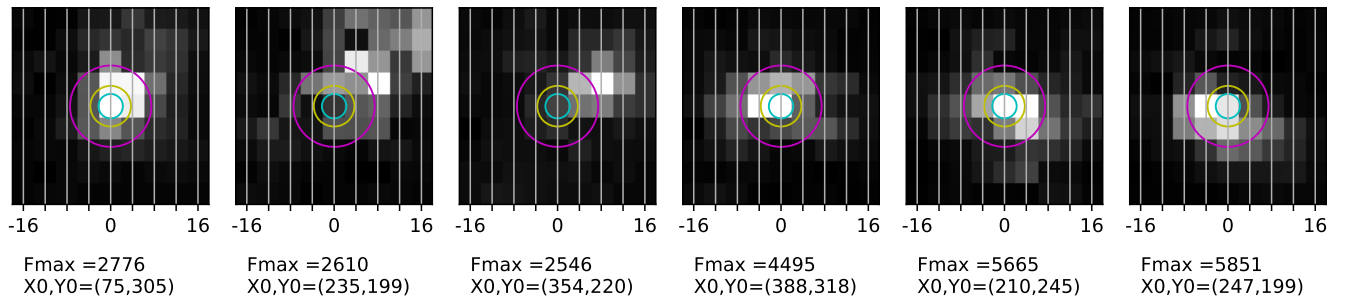

Fiber maps from 2023-08-05; seeing circles of 0.3" (cyan), 0.5" (yellow) and 1.0" (magenta) overlaid.

03:08:01 STS

03:16:05 HD_160762

03:19:08 HD_160762

03:19:52 HD_160762

04:32:50 HD_160762

04:34:51 HD_160762

04:38:10 HD_160762

04:40:16 HD_160762

04:41:12 HD_160762

04:44:29 HD_160762

04:45:53 HD_160762

04:46:37 HD_160762

05:07:35 HD_160762

05:08:52 HD_160762

05:41:02 HD_160762

05:41:56 HD_160762

05:44:32 HD_160762

05:51:35 HD_160762

06:26:24 HD_160762

07:25:47 HD_3360

07:26:34 HD_3360

07:27:16 HD_3360