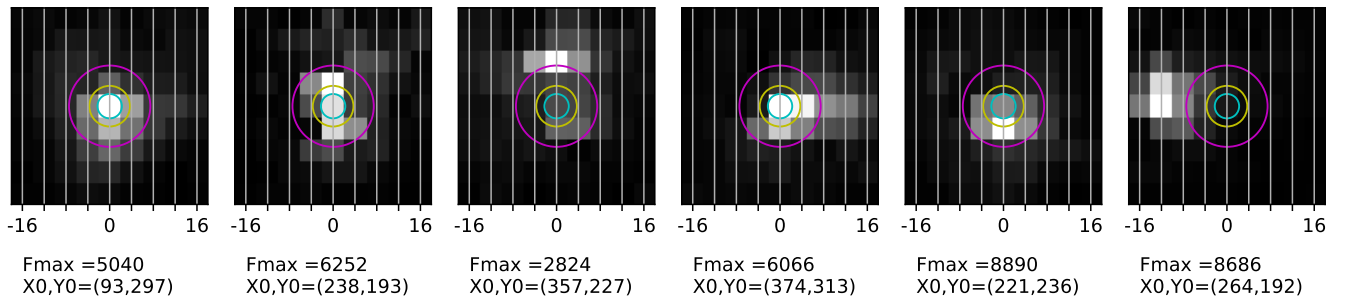

Fiber maps from 2023-08-05; seeing circles of 0.3" (cyan), 0.5" (yellow) and 1.0" (magenta) overlaid.

03:08:01 STS

03:16:05 HD_160762

03:19:08 HD_160762

03:19:52 HD_160762

04:32:50 HD_160762

04:34:51 HD_160762

04:38:10 HD_160762

04:40:16 HD_160762

04:41:12 HD_160762

04:44:29 HD_160762

04:45:53 HD_160762

04:46:37 HD_160762

05:07:35 HD_160762

05:08:52 HD_160762

05:41:02 HD_160762

05:41:56 HD_160762

05:44:32 HD_160762

05:51:35 HD_160762

06:26:24 HD_160762

07:25:47 HD_3360

07:26:34 HD_3360

07:27:16 HD_3360