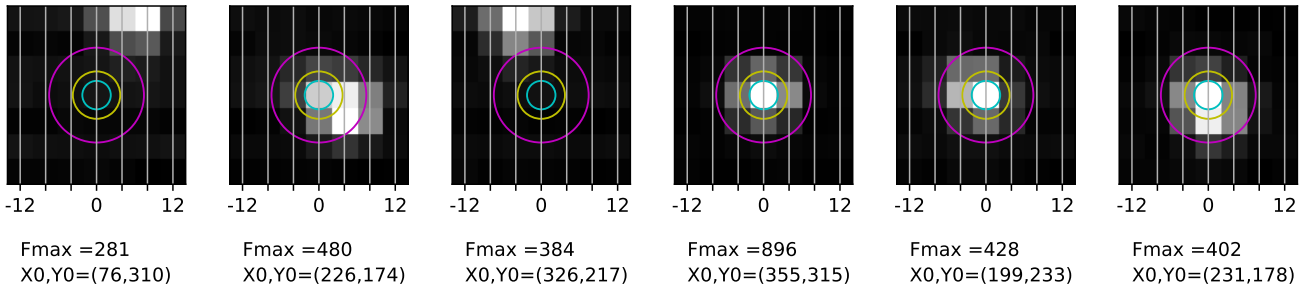

Fiber maps from 2023-08-05; seeing circles of 0.3" (cyan), 0.5" (yellow) and 1.0" (magenta) overlaid.

03:08:01 STS

03:16:05 HD_160762

03:19:08 HD_160762

03:19:52 HD_160762

04:32:50 HD_160762

04:34:51 HD_160762

04:38:10 HD_160762

04:40:16 HD_160762

04:41:12 HD_160762

04:44:29 HD_160762

04:45:53 HD_160762

04:46:37 HD_160762

05:07:35 HD_160762

05:08:52 HD_160762