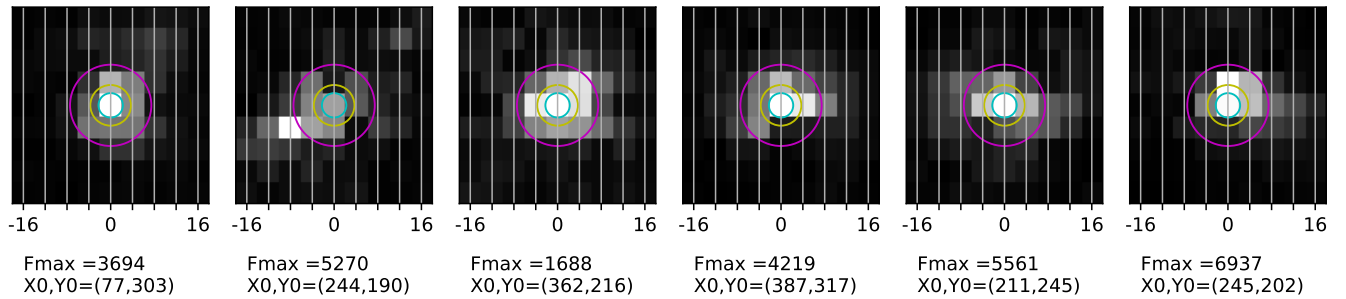

Fiber maps from 2023-08-05; seeing circles of 0.3" (cyan), 0.5" (yellow) and 1.0" (magenta) overlaid.

03:08:01 STS

03:16:05 HD_160762

03:19:08 HD_160762

03:19:52 HD_160762

04:32:50 HD_160762

04:34:51 HD_160762

04:38:10 HD_160762

04:40:16 HD_160762

04:41:12 HD_160762

04:44:29 HD_160762

04:45:53 HD_160762

04:46:37 HD_160762

05:07:35 HD_160762

05:08:52 HD_160762