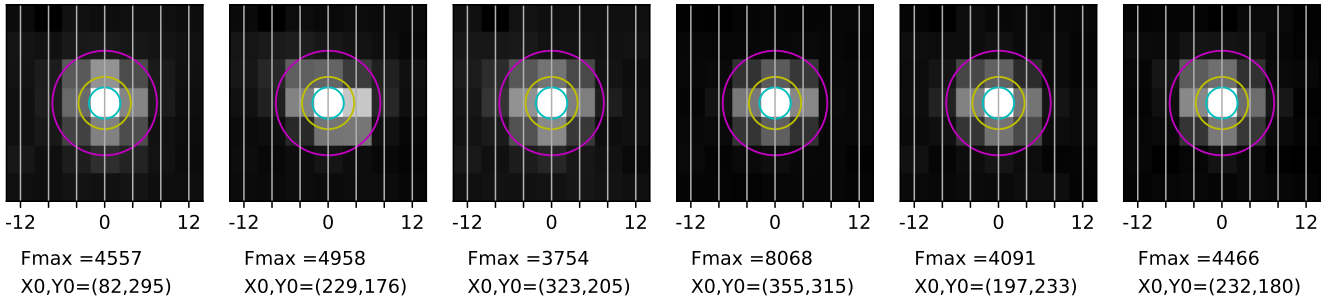

Fiber maps from 2023-08-05; seeing circles of 0.3" (cyan), 0.5" (yellow) and 1.0" (magenta) overlaid.

03:08:01 STS

03:16:05 HD_160762

03:19:08 HD_160762

03:19:52 HD_160762

04:32:50 HD_160762

04:34:51 HD_160762

04:38:10 HD_160762

04:40:16 HD_160762

04:41:12 HD_160762

04:44:29 HD_160762

04:45:53 HD_160762

04:46:37 HD_160762

05:07:35 HD_160762

05:08:52 HD_160762