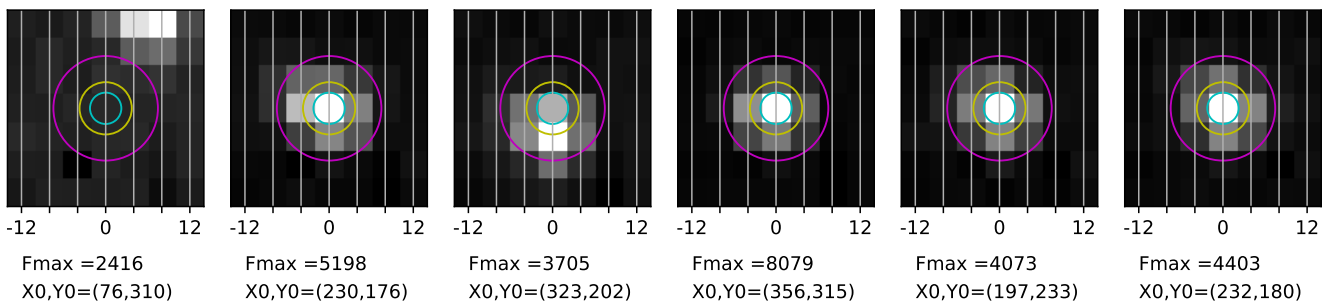

Fiber maps from 2023-08-05; seeing circles of 0.3" (cyan), 0.5" (yellow) and 1.0" (magenta) overlaid.

03:08:01 STS

03:16:05 HD_160762

03:19:08 HD_160762

03:19:52 HD_160762

04:32:50 HD_160762

04:34:51 HD_160762

04:38:10 HD_160762

04:40:16 HD_160762

04:41:12 HD_160762

04:44:29 HD_160762

04:45:53 HD_160762

04:46:37 HD_160762

05:07:35 HD_160762

05:08:52 HD_160762