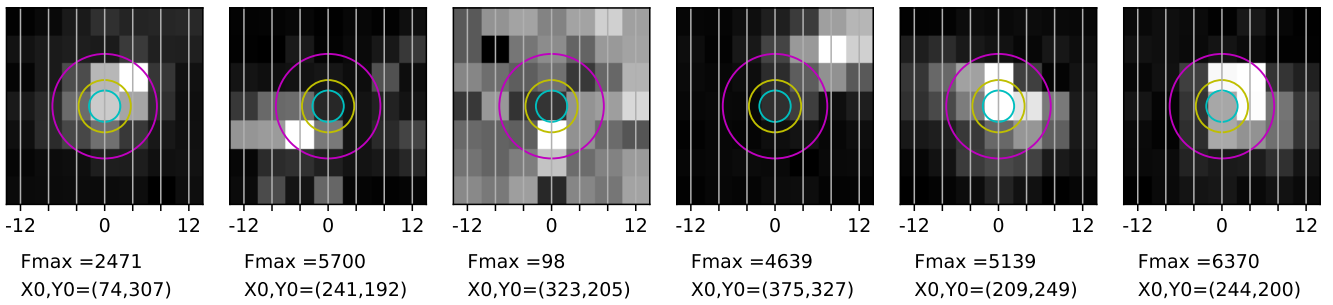

Fiber maps from 2023-08-05; seeing circles of 0.3" (cyan), 0.5" (yellow) and 1.0" (magenta) overlaid.

03:08:01 STS

03:16:05 HD_160762

03:19:08 HD_160762

03:19:52 HD_160762

04:32:50 HD_160762

04:34:51 HD_160762

04:38:10 HD_160762

04:40:16 HD_160762

04:41:12 HD_160762

04:44:29 HD_160762

04:45:53 HD_160762

04:46:37 HD_160762

05:07:35 HD_160762

05:08:52 HD_160762