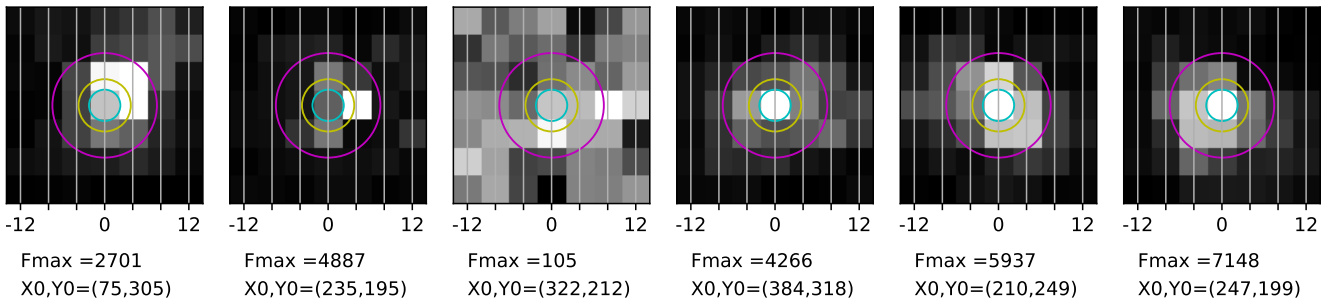

Fiber maps from 2023-08-05; seeing circles of 0.3" (cyan), 0.5" (yellow) and 1.0" (magenta) overlaid.

03:08:01 STS

03:16:05 HD_160762

03:19:08 HD_160762

03:19:52 HD_160762

04:32:50 HD_160762

04:34:51 HD_160762

04:38:10 HD_160762

04:40:16 HD_160762

04:41:12 HD_160762

04:44:29 HD_160762

04:45:53 HD_160762

04:46:37 HD_160762

05:07:35 HD_160762

05:08:52 HD_160762