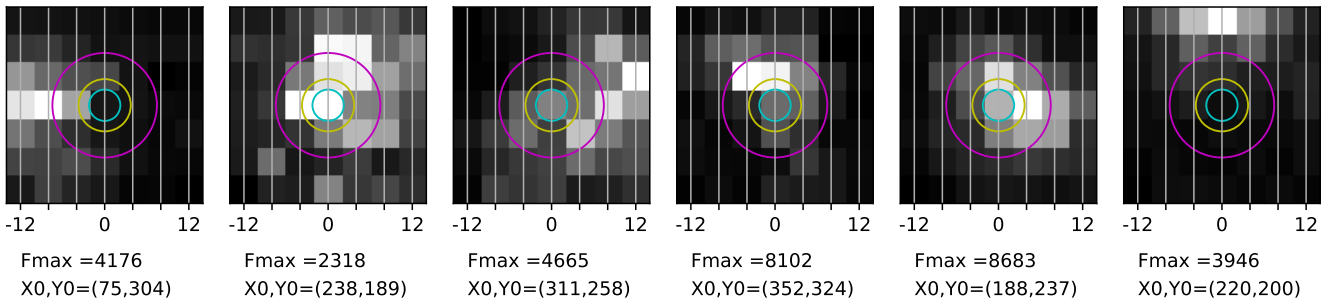

Fiber maps from 2023-09-12; seeing circles of 0.3" (cyan), 0.5" (yellow) and 1.0" (magenta) overlaid.

04:50:56 HD\_45336

04:52:05 STS

04:54:08 STS

05:25:40 STS

05:26:44 STS

05:56:54 HD\_213558

05:57:37 HD\_213558

06:00:23 HD\_213558

06:04:41 HD\_213558

06:07:41 HD\_213558

06:13:34 HD\_213558

06:31:23 IRC+60384

06:31:58 IRC+60384

06:46:00 IRC+60384

06:52:18 IRC+60384

06:58:36 IRC+60384

06:59:27 IRC+60384

07:00:17 IRC+60384

07:01:02 IRC+60384

07:02:27 IRC+60384

07:03:54 IRC+60384

07:10:48 IRC+60384

07:12:56 IRC+60384