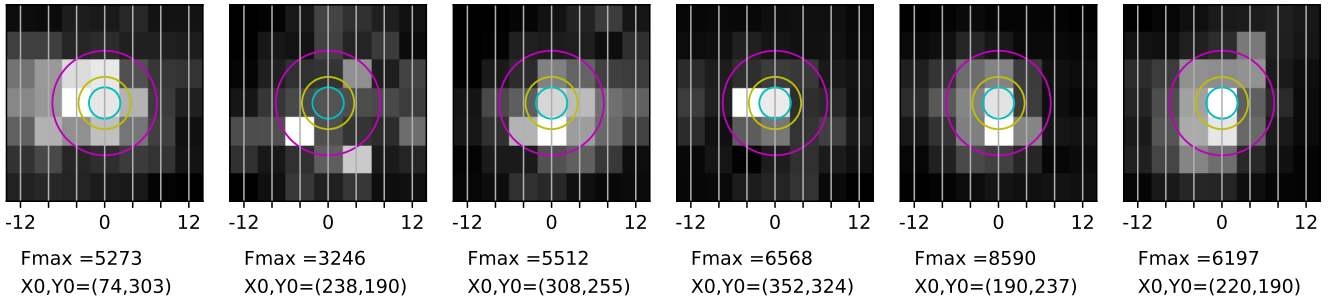

Fiber maps from 2023-09-12; seeing circles of 0.3" (cyan), 0.5" (yellow) and 1.0" (magenta) overlaid.

04:50:56 HD\_45336

04:52:05 STS

04:54:08 STS

05:25:40 STS

05:26:44 STS

05:56:54 HD\_213558

05:57:37 HD\_213558

06:00:23 HD\_213558

06:04:41 HD\_213558

06:07:41 HD\_213558

06:13:34 HD\_213558

06:31:23 IRC+60384

06:31:58 IRC+60384

06:46:00 IRC+60384

06:52:18 IRC+60384