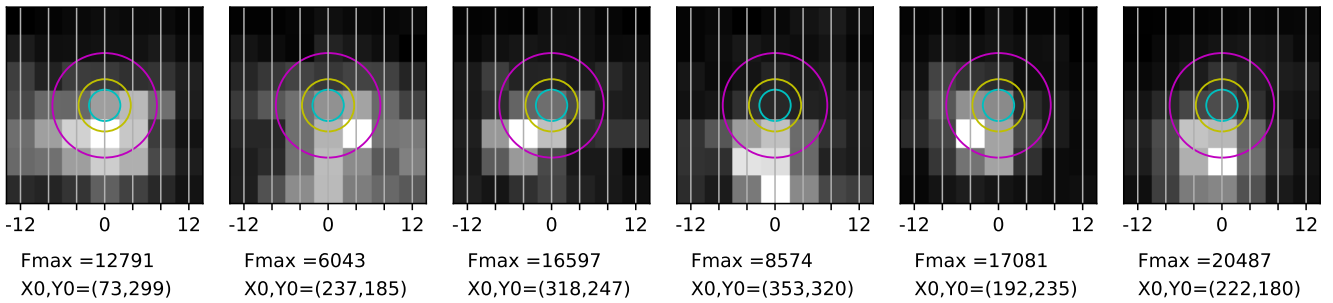

Fiber maps from 2023-09-12; seeing circles of 0.3" (cyan), 0.5" (yellow) and 1.0" (magenta) overlaid.

04:50:56 HD\_45336

04:52:05 STS

04:54:08 STS

05:25:40 STS

05:26:44 STS

05:56:54 HD\_213558

05:57:37 HD\_213558

06:00:23 HD\_213558

06:04:41 HD\_213558

06:07:41 HD\_213558

06:13:34 HD\_213558

06:31:23 IRC+60384

06:31:58 IRC+60384

06:46:00 IRC+60384

06:52:18 IRC+60384