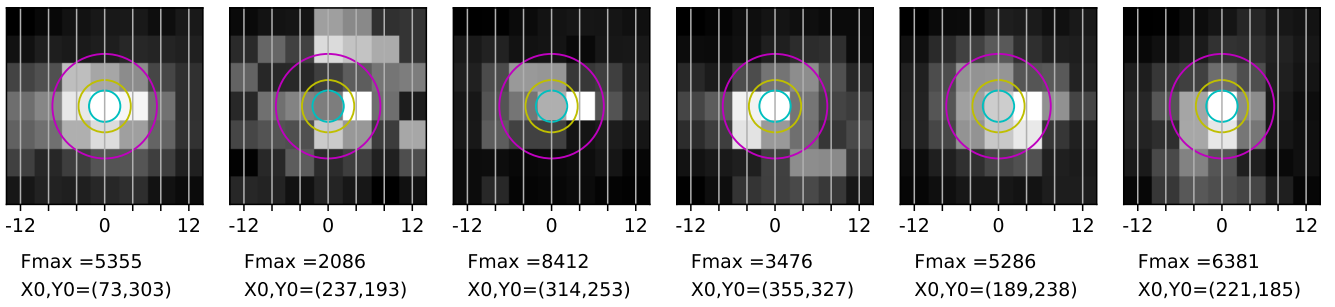

Fiber maps from 2023-09-12; seeing circles of 0.3" (cyan), 0.5" (yellow) and 1.0" (magenta) overlaid.

04:50:56 HD\_45336

04:52:05 STS

04:54:08 STS

05:25:40 STS

05:26:44 STS

05:56:54 HD\_213558

05:57:37 HD\_213558

06:00:23 HD\_213558

06:04:41 HD\_213558

06:07:41 HD\_213558

06:13:34 HD\_213558

06:31:23 IRC+60384

06:31:58 IRC+60384

06:46:00 IRC+60384

06:52:18 IRC+60384