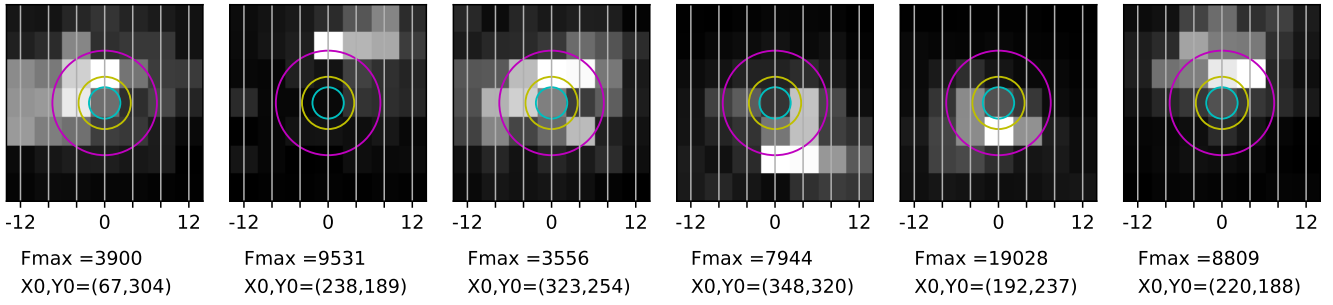

Fiber maps from 2023-09-12; seeing circles of 0.3" (cyan), 0.5" (yellow) and 1.0" (magenta) overlaid.

04:50:56 HD\_45336

04:52:05 STS

04:54:08 STS

05:25:40 STS

05:26:44 STS

05:56:54 HD\_213558

05:57:37 HD\_213558

06:00:23 HD\_213558

06:04:41 HD\_213558

06:07:41 HD\_213558

06:13:34 HD\_213558

06:31:23 IRC+60384

06:31:58 IRC+60384

06:46:00 IRC+60384

06:52:18 IRC+60384

06:58:36 IRC+60384

06:59:27 IRC+60384

07:00:17 IRC+60384

07:01:02 IRC+60384

07:02:27 IRC+60384

07:03:54 IRC+60384

07:10:48 IRC+60384

07:12:56 IRC+60384