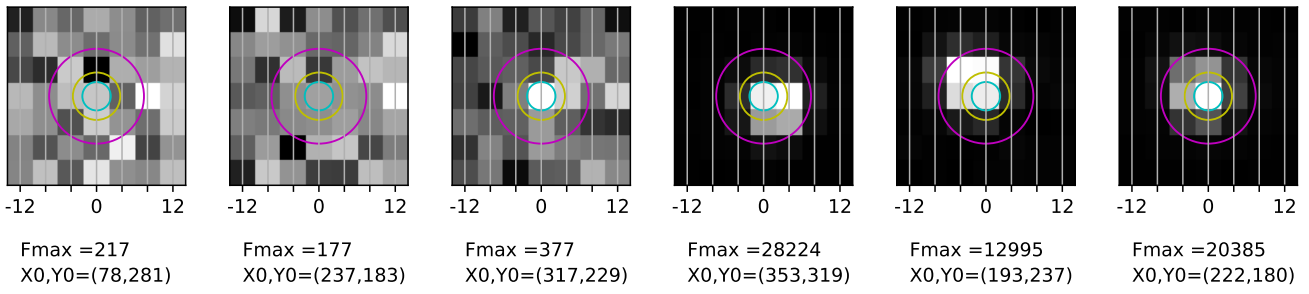

Fiber maps from 2023-09-12; seeing circles of 0.3" (cyan), 0.5" (yellow) and 1.0" (magenta) overlaid.

04:50:56 HD\_45336

04:52:05 STS

04:54:08 STS

05:25:40 STS

05:26:44 STS

05:56:54 HD\_213558

05:57:37 HD\_213558