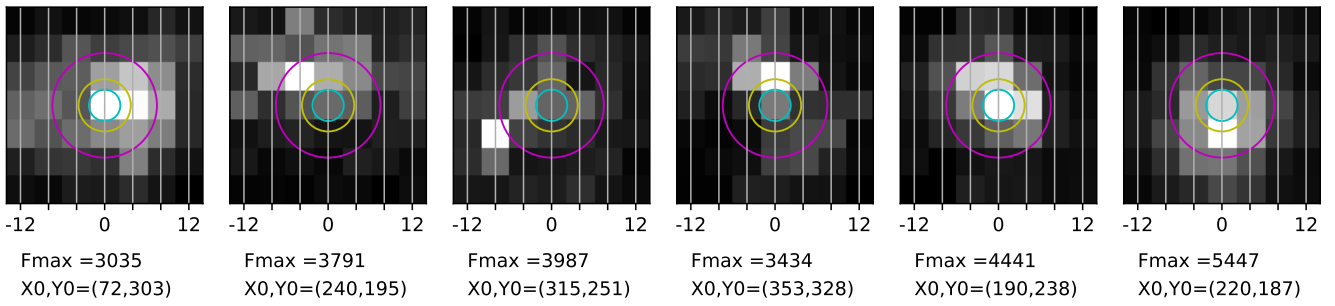

Fiber maps from 2023-09-12; seeing circles of 0.3" (cyan), 0.5" (yellow) and 1.0" (magenta) overlaid.

04:50:56 HD\_45336

04:52:05 STS

04:54:08 STS

05:25:40 STS

05:26:44 STS

05:56:54 HD\_213558

05:57:37 HD\_213558

06:00:23 HD\_213558

06:04:41 HD\_213558

06:07:41 HD\_213558

06:13:34 HD\_213558

06:31:23 IRC+60384

06:31:58 IRC+60384

06:46:00 IRC+60384

06:52:18 IRC+60384