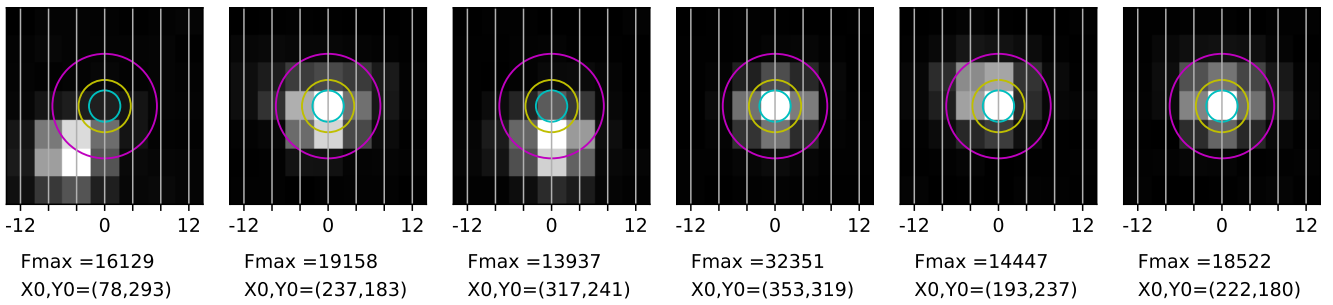

Fiber maps from 2023-09-12; seeing circles of 0.3" (cyan), 0.5" (yellow) and 1.0" (magenta) overlaid.

04:50:56 HD\_45336

04:52:05 STS

04:54:08 STS

05:25:40 STS

05:26:44 STS

05:56:54 HD\_213558

05:57:37 HD\_213558

06:00:23 HD\_213558

06:04:41 HD\_213558

06:07:41 HD\_213558

06:13:34 HD\_213558

06:31:23 IRC+60384

06:31:58 IRC+60384

06:46:00 IRC+60384

06:52:18 IRC+60384