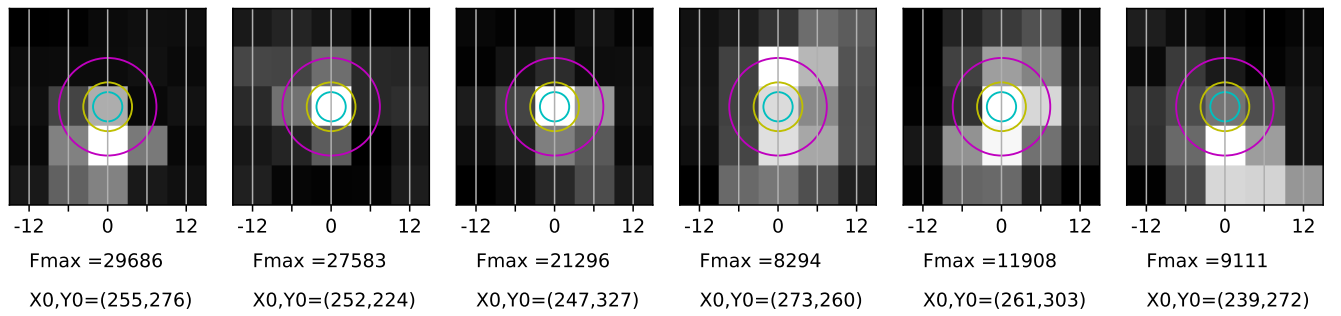

04:36:11 HD_154732