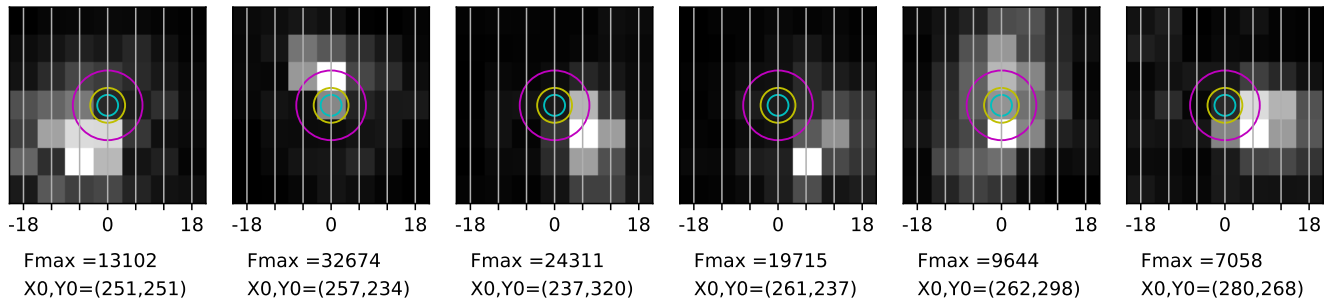

04:12:30 HD_154732