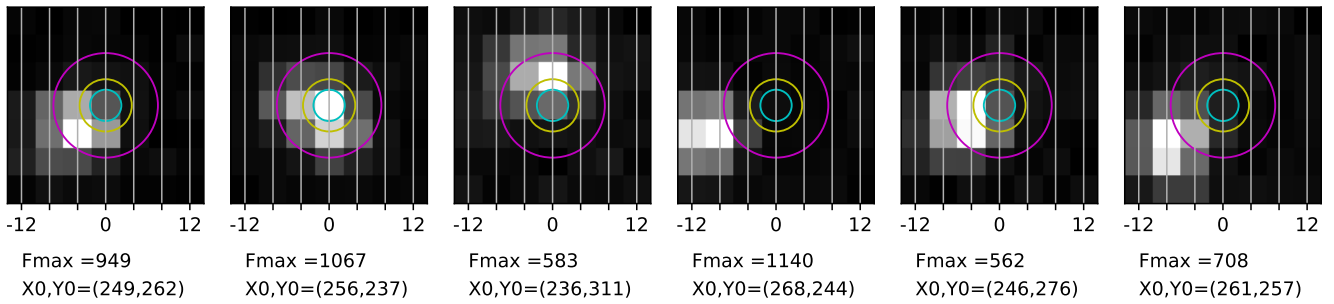

Fiber maps from 2024-08-21; seeing circles of 0.3" (cyan), 0.5" (yellow) and 1.0" (magenta) overlaid.

01:40:47 UNKNOWN

01:41:01 UNKNOWN

02:15:42 UNKNOWN

02:50:32 UNKNOWN

02:50:46 UNKNOWN

03:29:06 HD_154732

03:30:24 HD_154732