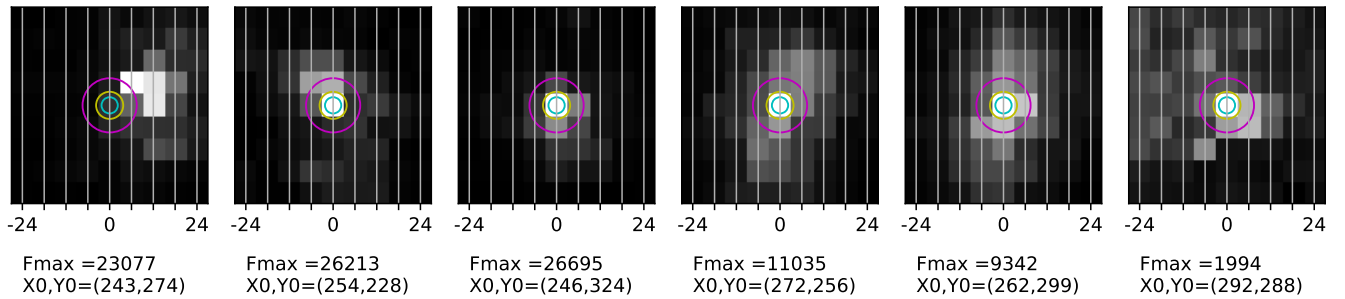

Fiber maps from 2024-08-21; seeing circles of 0.3" (cyan), 0.5" (yellow) and 1.0" (magenta) overlaid.

01:40:47 UNKNOWN

01:41:01 UNKNOWN

02:15:42 UNKNOWN

02:50:32 UNKNOWN

02:50:46 UNKNOWN

03:29:06 HD_154732

03:30:24 HD_154732

03:44:00 HD_154732

04:12:30 HD_154732

04:15:12 HD_154732

04:20:06 HD_154732

04:22:44 HD_154732

04:25:13 HD_154732

04:26:58 HD_154732

04:28:27 HD_154732