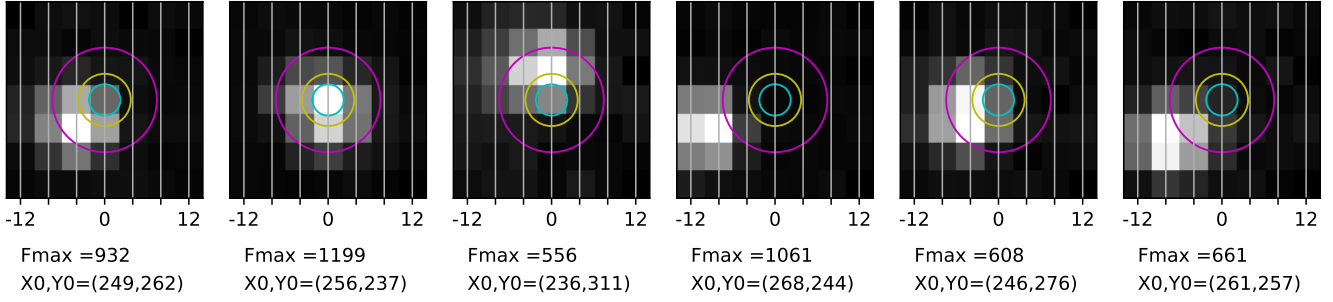

Fiber maps from 2024-08-21; seeing circles of 0.3" (cyan), 0.5" (yellow) and 1.0" (magenta) overlaid.

01:40:47 UNKNOWN

01:41:01 UNKNOWN

02:15:42 UNKNOWN

02:50:32 UNKNOWN

02:50:46 UNKNOWN

03:29:06 HD_154732

03:30:24 HD_154732